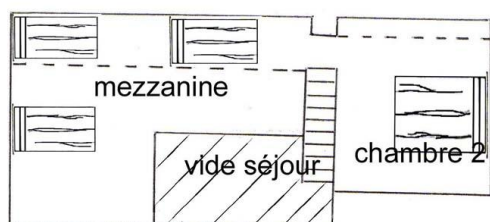

CHALET LA ZACCOTA

Resort : Montchavin

The chalet Zaccota is situated in Montchavin ski resort centre, at a few meters from shops and services. The ski slopes and ski lifts are located at about 250 meters. The duplex apartment is situated at the first floor and have a south exposure loggia.

APPARTEMENT DUPLEX 3 PIÈCES 7 PERSONNES

Non-contractual picture(s).