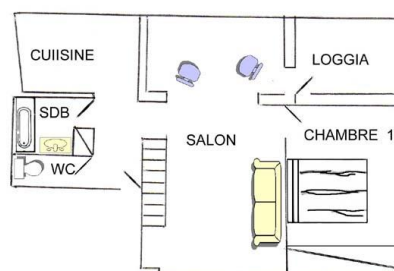

CHALET LA ZACCOTA

Resort : Montchavin

The chalet Zaccota is situated in Montchavin ski resort centre, at a few meters from shops and services. The ski slopes and ski lifts are located at about 250 meters. The duplex apartment is situated at the first floor and have a south exposure loggia.

APPARTEMENT DUPLEX 3 PIÈCES 7 PERSONNES

Non-contractual picture(s).