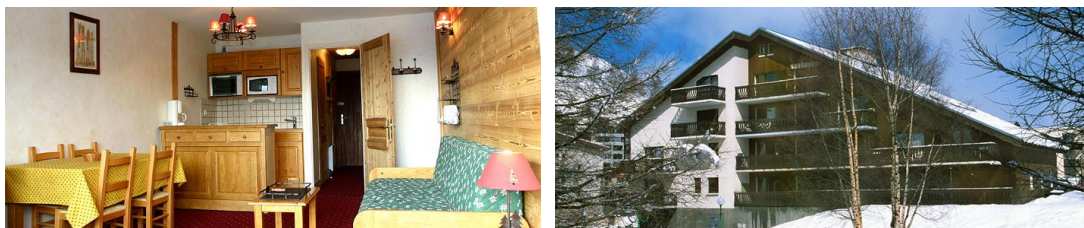

RESIDENCE SAINT CHRISTOPHE

Resort : Les 2 Alpes

The residence Saint Christophe is located at the entrance of the resort Les 2 Alpes, at the foot of the slopes, at 50 m from the chair lift of the Belle Etoile and near the shops. The apartments are cosy and renovated. The residence is equipped with a lift, an outdoor car park and a ski room.

STUDIO 4 PERSONNES (34)

Non-contractual picture(s).