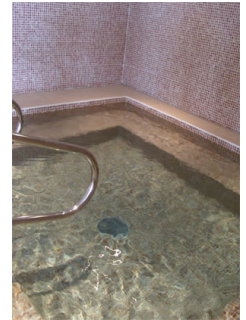

RESIDENCE ONDEALE

Resort : Super Besse

The residence Ondéale is new and is built by wood and by stone, away from the traffic. It is situated in approximately 1 km of the center of the resort and ski lifts (free shuttle). It is composed of comfortable apartments from 2 to 8 persons, all provide with a balcony or with a terrace. to admire the panorama on the resort and the lake of Hermines. At your disposal: spa, relaxation and beauty center (extra costs).