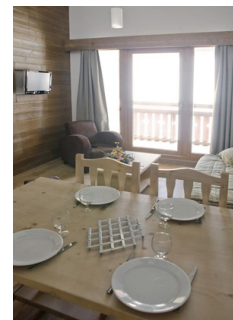

## RESIDENCE LES GRANDES FEIGNES

Resort : La Bresse

The residence "Les Grandes Feignes" is situated near slopes and shops and ski school under apartments. The village of la Bresse is at 8 km. Apartments are completely equipped with TV, bed linen, dishwasher...