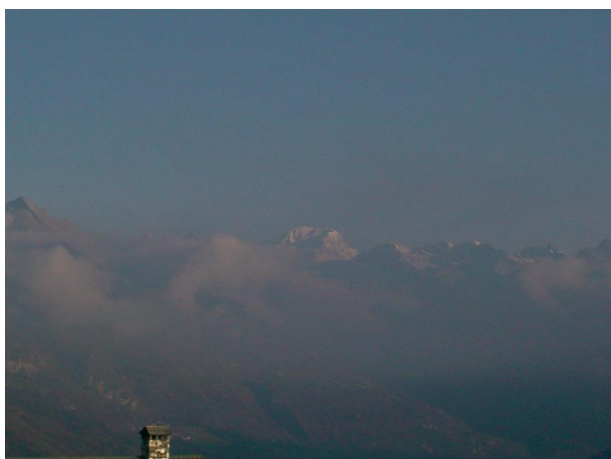

Non-contractual picture(s).