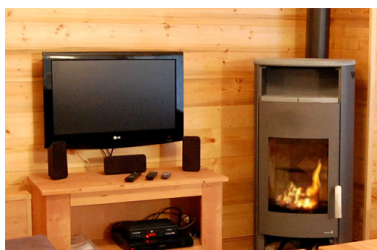

APPARTEMENT DUPLEX 6 PIÈCES CABINE 12 PERSONNES (A)