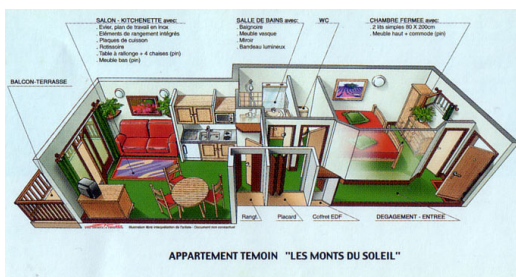

LES MONTS DU SOLEIL

Resort : La Joue du Loup

Excellent facilities and superb ski-lift system linking to SUPERDEVOLUY domain (almost 110 kms of ski lifts). It has one of the best snow and sunshine records throughout Europ. We can provide apartments, studios for 4 to 8 people throughout the resort. Most of these apartments have either a balcony overlooking the Dévoluy valley, the slopes or direct access to the outside from the ground level.

Non-contractual picture(s).

APPARTEMENT 2 PIÈCES 4 PERSONNES

Non-contractual picture(s).

APPARTEMENT 3 PIÈCES 6 PERSONNES

Non-contractual picture(s).