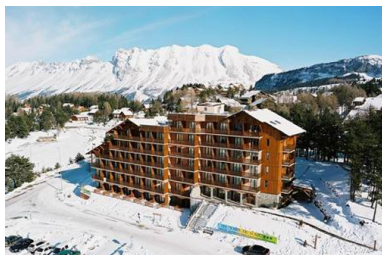

LES MONTS DU SOLEIL

Resort : La Joue du Loup

Excellent facilities and superb ski-lift system linking to SUPERDEVOLUY domain (almost 110 kms of ski lifts). It has one of the best snow and sunshine records throughout Europ. We can provide apartments, studios for 4 to 8 people throughout the resort. Most of these apartments have either a balcony overlooking the Dévoluy valley, the slopes or direct access to the outside from the ground level.