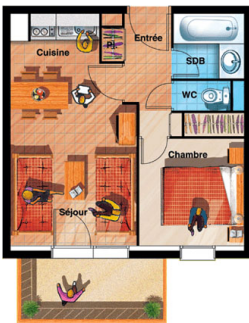

LES CHALETS DU THABOR

Resort : Valfrejus

Chalets in an authentic spirit, which volumes, forms and construction materials are faithful to the Savoyard style. Reception, daily cleaning, covered garage, access to the re-arrangement place (sauna, musculation), laundry-room... The chalets du Thabor, with lift, are ideally situated at the foot of the ski-slopes and 100 m from the heart of the resort's main square. You can set off on skis to the Punta Bagna cable car.

Non-contractual picture(s).

APPARTEMENT 2 PIÈCES 4 PERSONNES (BBF)

Non-contractual picture(s).

APPARTEMENT 2 PIÈCES CABINE 6 PERSONNES (BBT)

Non-contractual picture(s).

APPARTEMENT 3 PIÈCES 8 PERSONNES (BCT)