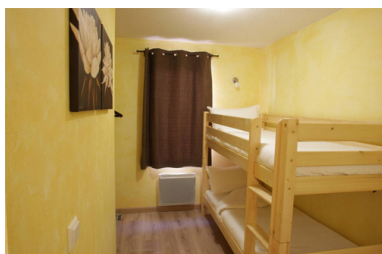

RESIDENCE C2A LES TERRASSES D'ISOLA

Resort : Isola 2000

The apartments of C2A profit from the neat and studied services. All was thoroughly studied to offer a pleasant and cordial framework to you. These apartments benefit from a site privileged, at 200 m from the heart of the resort and ski runs. Its South-western exposure will enable you to profit from a maximum sunning that you will be able to benefit your suitability. Free : new Spa of 200 m² with indoor heated swimming-pool, jacuzzi (panoramic view on the valley) and two hammams.

Non-contractual picture(s).

APPARTEMENT 2 PIÈCES 4 PERSONNES

APPARTEMENT 2 PIÈCES COIN MONTAGNE 6 PERSONNES

Non-contractual picture(s).

APPARTEMENT 3 PIÈCES 6 PERSONNES

APPARTEMENT DUPLEX 3 PIÈCES 6-8 PERSONNES