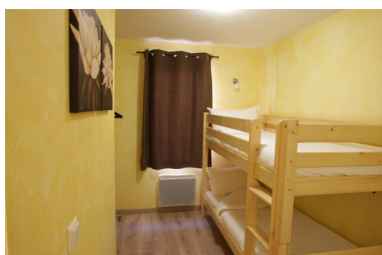

Non-contractual picture(s).

APPARTEMENT DUPLEX 4 PIÈCES 10 PERSONNES