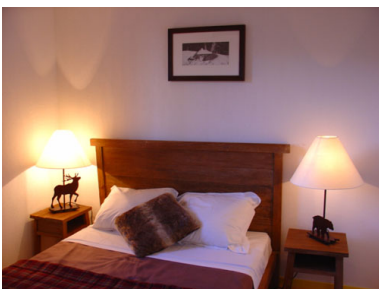

APPARTEMENT 3 PIÈCES COIN MONTAGNE 8 PERSONNES