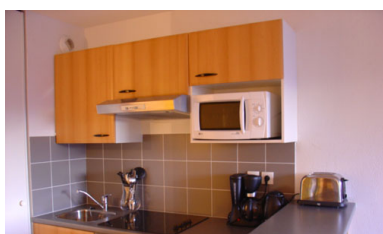

APPARTEMENT 2 PIÈCES 4 PERSONNES