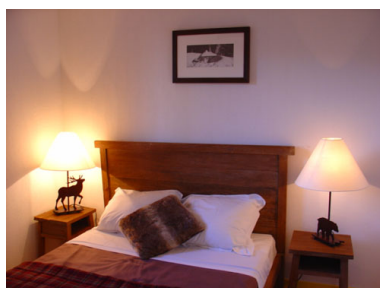

APPARTEMENT 4 PIÈCES COIN MONTAGNE 10 PERSONNES