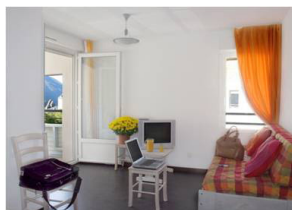

RESIDENCE PYRENEES ZENITH

Resort : Luz Saint Sauveur

The residence "Pyrénées Zénith", composed of 90 apartments, is situated at only 200 m from Luz Saint Sauveur center, tourist office, shops, ski school and supermarket... The residence is ideally located between several ski resorts like Luz Ardiden and Gavarnie (20 min) and a few min from Barèges La Mongie. The paying shuttle is situated in front of the tourist information office, at only 200 m.