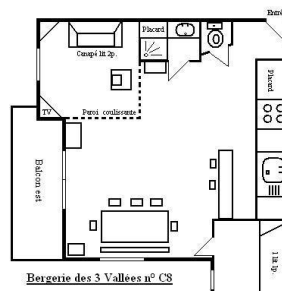

BERGERIE DES 3 VALLEES

Resort : Méribel/ Les Allues

Residence situated at Les Allues, at about 6 km of the resort.
Meribel access by cable car of l'Olympe at 1 km. Bus stop at 800m.

APPARTEMENT 2 PIÈCES 3 PERSONNES

Non-contractual picture(s).

APPARTEMENT 3 PIÈCES 6 PERSONNES

Non-contractual picture(s).