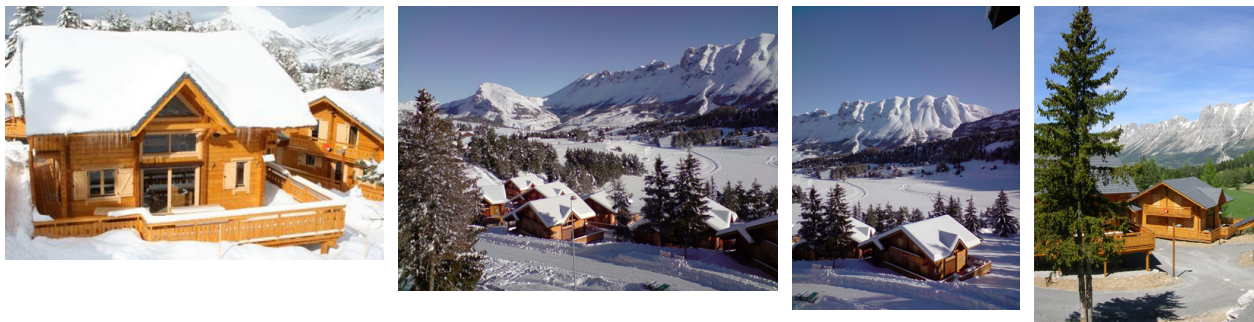

LES CHALETS DE L'EDEN

Resort : La Joue du Loup

The chalets de l'Eden, wonderful chalets with 2 covered car parks are composed of 6 bedroom, 5 shower room and a living room from 50 m². There are situated at the foot of the ski slopes with sauna.

Non-contractual picture(s).

CHALET 7 PIÈCES 14 PERSONNES

Non-contractual picture(s).