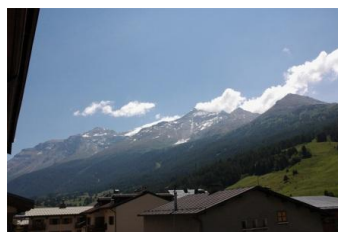

APPARTEMENT 2 PIÈCES 5 PERSONNES (AR26)