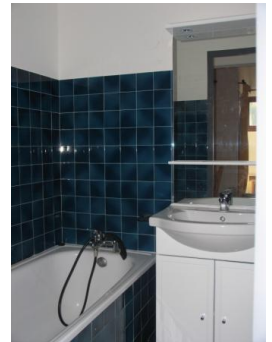

APPARTEMENT 3 PIÈCES 6 PERSONNES (CA12)

Non-contractual picture(s).