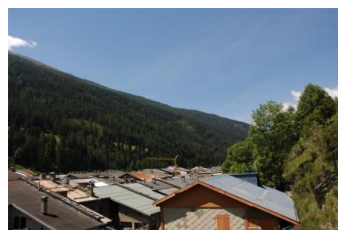

APPARTEMENT 2 PIÈCES 5 PERSONNES (BO14)