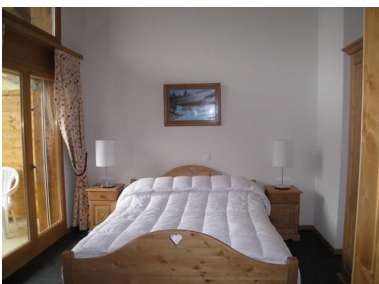

APPARTEMENT 5 PIÈCES 10 PERSONNES