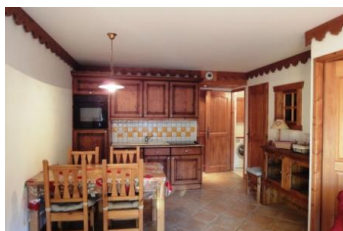

CHALET LE HAMEAU DES MARMOTTES

Resort : Les Menuires

Apartment in a chalet situated at Les Menuires in the "Hameau des Marmottes" in the district of Preyrand at the beginning of the ski slopes. The little extra : new apartment, well equipped, mountain decoration.

APPARTEMENT 2 PIÈCES CABINE 6 PERSONNES (B3)

Non-contractual picture(s).