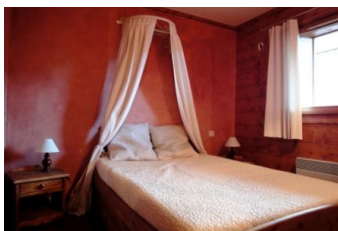

CHALET LE HAMEAU DES MARMOTTES

Resort : Les Menuires

Apartment in a chalet situated at Les Menuires in the "Hameau des Marmottes" in the district of Preyrand at the beginning of the ski slopes. The little extra : new apartment, well equipped, mountain decoration.

APPARTEMENT 2 PIÈCES CABINE 6 PERSONNES (B3)

Non-contractual picture(s).