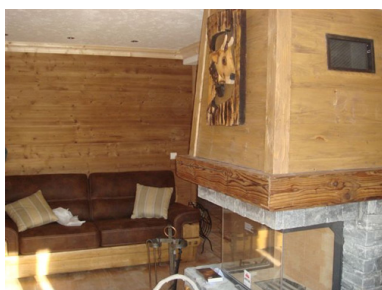

CHALETS LES VARCINS LUXE

Resort : Saint Martin de Belleville/ Les Varcins

The chalet Eden and chalet Licorne are situated in the calm peaceful village of Les Varcins (set back from the road), at 2,5 km from St Martin de Belleville, the 3 Vallées ski area. Exceptional mountain chalet for 12 people, with a modern interior. Built in 2006 and unique in the Belleville Valley. Free shuttle service until the ski slopes. Access to the relaxation area in the chalet : spa, hammam, sauna, solarium.

CHALET 7 PIÈCES 12 PERSONNES (EDEN)

Non-contractual picture(s).

CHALET 7 PIÈCES 12 PERSONNES (LA LICORNE)

Non-contractual picture(s).