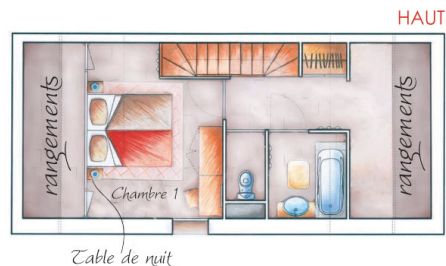

APPARTEMENT DUPLEX 2-3 PIÈCES 6 PERSONNES