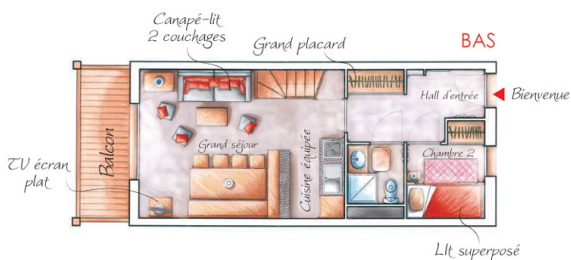

APPARTEMENT DUPLEX 2-3 PIÈCES 6 PERSONNES