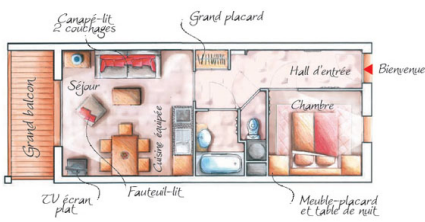

APPARTEMENT 2 PIÈCES 4 PERSONNES