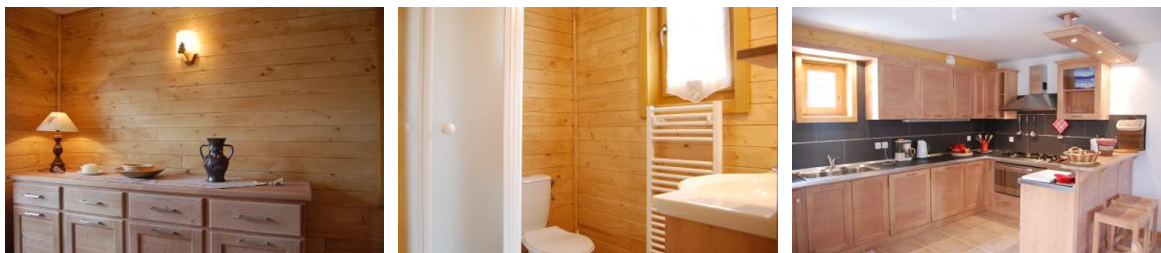

CHALET PAULO

Resort : Saint Martin de Belleville

The beautiful Chalet Paulo (2 similar), of about 300 m² is composed of 4 levels and located at 350 m from the slopes, 300 m from Saint Martin de Belleville village center (3 Valleys ski area). After skiing, take time to relax in front of the fireplace or in the wellness area equipped with jacuzzi and sauna... This chalet offers you the comfort that you need : sat-TV (flat screen), DVD-player, hi-fi system with CD-player, internet connection (for a fee), towel-dryer, terrace, 2 balconies, ski-room, electric ski boot dryer.