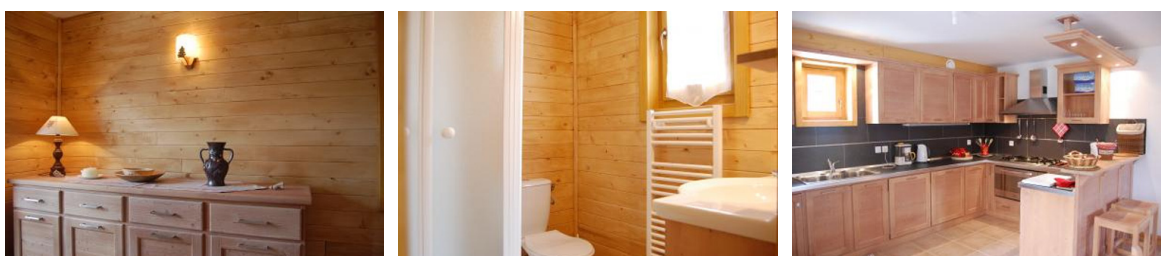

Non-contractual picture(s).

CHALET 11 PIÈCES 22 PERSONNES (2)