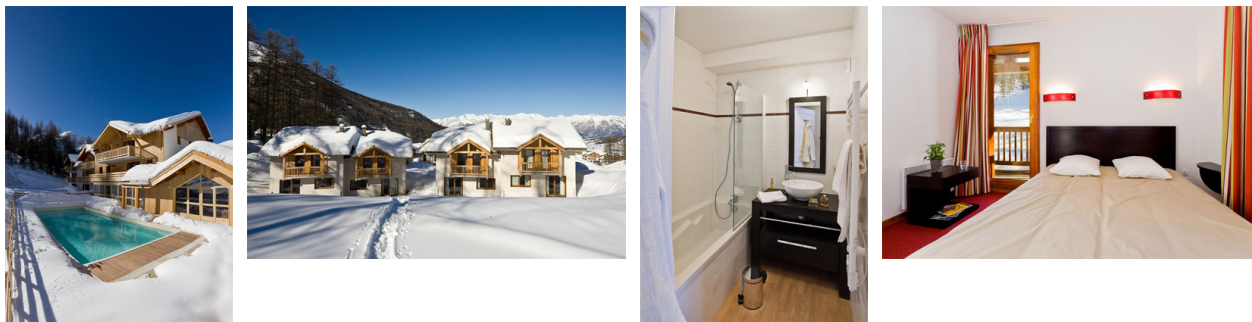

RESIDENCE LA COMBE D'OR

Resort : Les Orres

La Combe d'Or residence, with elevator, is situated at the foot of the ski slopes. From your balcony or terrace, you will enjoy the beautiful view on the valley and the slopes. The residence comprises 46 superb apartments, each one boasting a lounge with equipped kitchen area, LCD satellite TV, Wifi access, balcony or terrace... After time away on the pistes, enjoy the relax area with swimming pool and sauna.

Non-contractual picture(s).

STUDIO 2-3 PERSONNES

APPARTEMENT 2 PIÈCES 4 PERSONNES

Non-contractual picture(s).

CHALET MITOYEN 3 PIÈCES 6 PERSONNES

Non-contractual picture(s).

CHALET MITOYEN 5 PIÈCES 10 PERSONNES