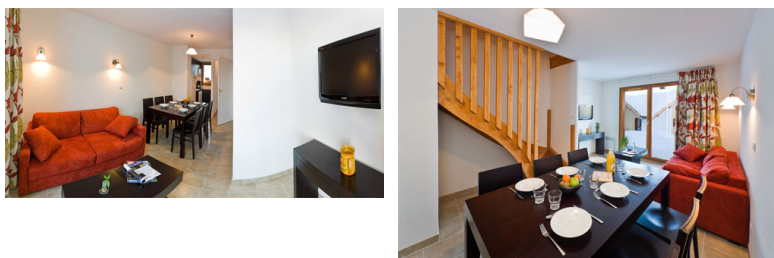

Non-contractual picture(s).

CHALET MITOYEN 5 PIÈCES 10 PERSONNES