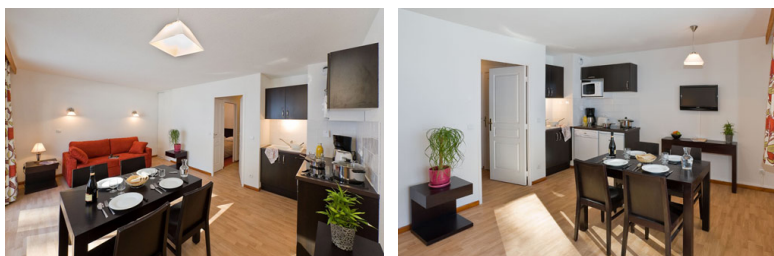

Non-contractual picture(s).

CHALET MITOYEN 3 PIÈCES 6 PERSONNES