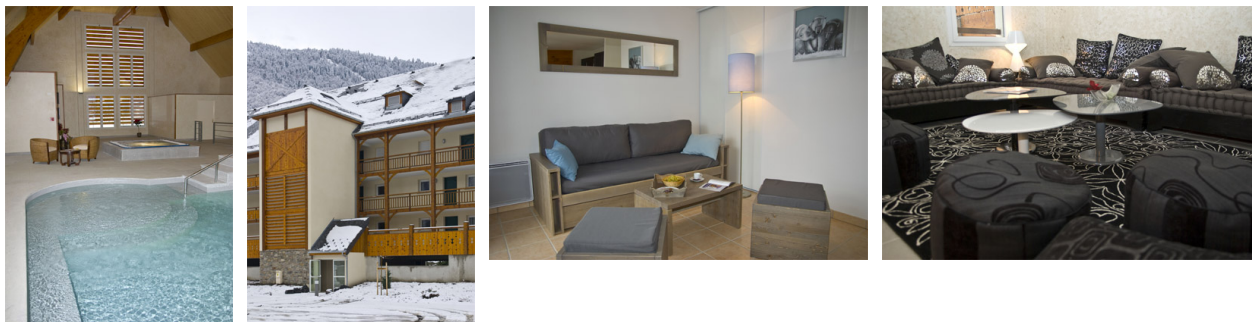

## RESIDENCE LAGRANGE LE BELVEDERE

Resort : Luchon-Superbagnères

This new residence "Le Belvédère" is composed of 2 buildings on 4 floors with elevator (107 apartments) and situated in 2.5 km by car and 500 m on foot by pedestrian road of the center, shops and the departure of the skilifts. Luchon is linked to the ski area of Superbagnères by gondola (8mins) and by road (18kms). The domain reaches its highest point at an altitude of 2260m.