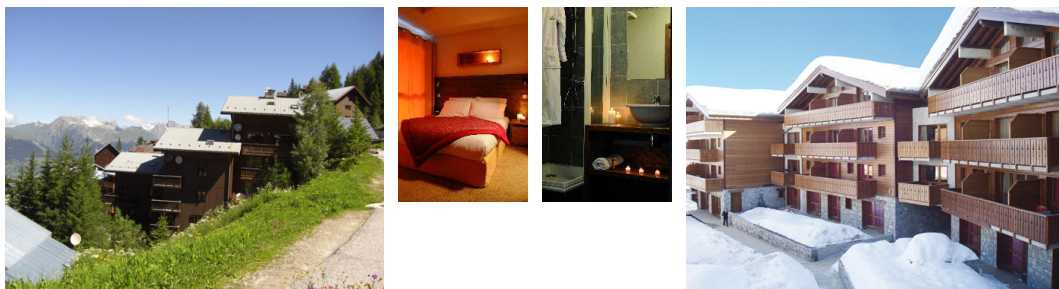

RESIDENCE LAGRANGE LES CHALETS D'EDELWEISS

Resort : Plagne 1800

This new residence "Les Chalets d'Edelweiss" is composed of 83 apartments, on 7 chalets of 3 floors (with elevator), situated at 30 m of slopes, in the heart of the La Plagne 1800 ski resort. At your disposal : a covered heated swimming-pool (about 9,5 x 4m). Sauna and hammam with supplement.

APPARTEMENT DUPLEX 5 PIÈCES CABINE 12 PERSONNES