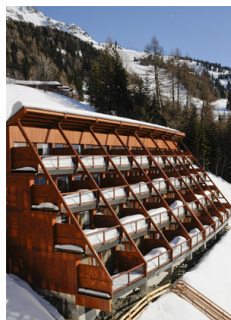

RESIDENCE LAGRANGE LE ROC BELLE FACE

Resort : Les Arcs 1600

This new residence "Le Roc Belle Face" is composed of 115 apartments (with ascenseur), on 14 levels situated at the foot of slopes, at the arrival of the funicular and near to any conveniences. Ski in and ski out.