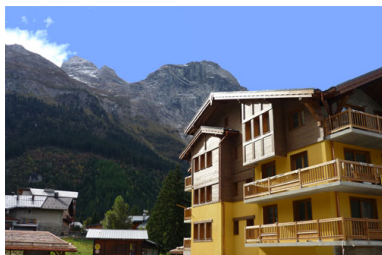

## RESIDENCE LES JARDINS DE LA VANOISE

Resort : Pralognan

Enjoying a great location right in the centre of Pralognan at 1410 m, and conveniently located at the foot of the cable car, this charming chalet residence offers 4 star accommodation in a traditional style. The chalet comprises 33 superb apartments, each one boasting a lounge with kitchen area equipped with dishwasher, ceramic hob, fridge, microwave and washer-dryer, a bathroom with heated towel rails, a balcony, satellite TV and telephone.