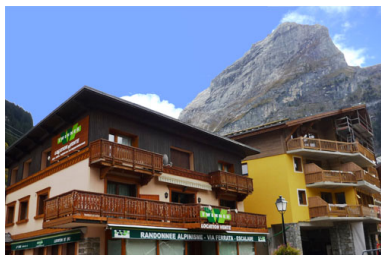

## RESIDENCE LES JARDINS DE LA VANOISE

Resort : Pralognan

Enjoying a great location right in the centre of Pralognan at 1410 m, and conveniently located at the foot of the cable car, this charming chalet residence offers 4 star accommodation in a traditional style. The chalet comprises 33 superb apartments, each one boasting a lounge with kitchen area equipped with dishwasher, ceramic hob, fridge, microwave and washer-dryer, a bathroom with heated towel rails, a balcony, satellite TV and telephone.