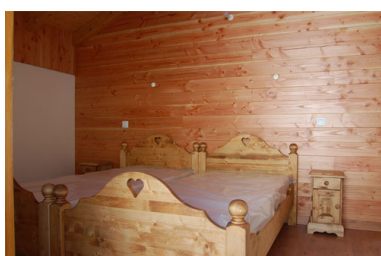

CHALET SAINT MARTIN

Resort : Saint Martin de Belleville

Two chalets built in the residential neighbourhood of Saint Martin in the summer 2007. We rent a beautiful and spacious 10 persons chalet with 5 bedrooms (each for 2 persons), no sleeping facilities in the living room, with fire-place and sauna. Situated only a few meters away from the ski slopes, the chalet offers a fantastic view on the village of Saint Martin de Belleville and on the opposite mountain.

CHALET 6 PIÈCES 10 PERSONNES

Non-contractual picture(s).