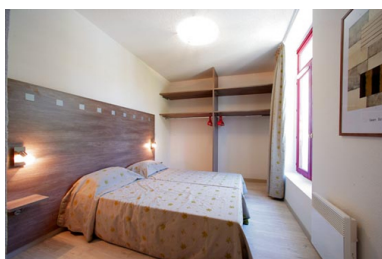

Non-contractual picture(s).